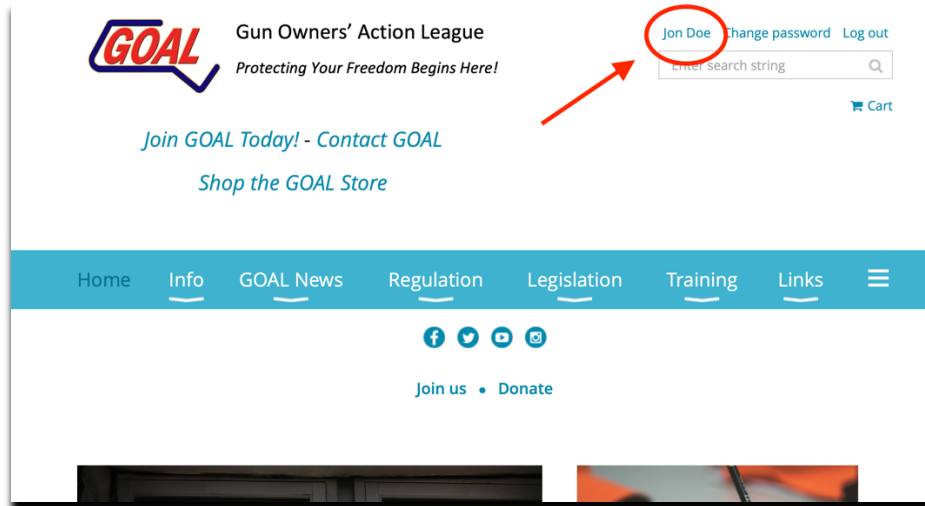

Need your Membership Card?

To print out your GOAL membership card. Sign in to your GOAL online account via goal.org. From there click on your name in the top right-hand corner of the home screen. Once you are in your profile you can then click Printable PDF and print.