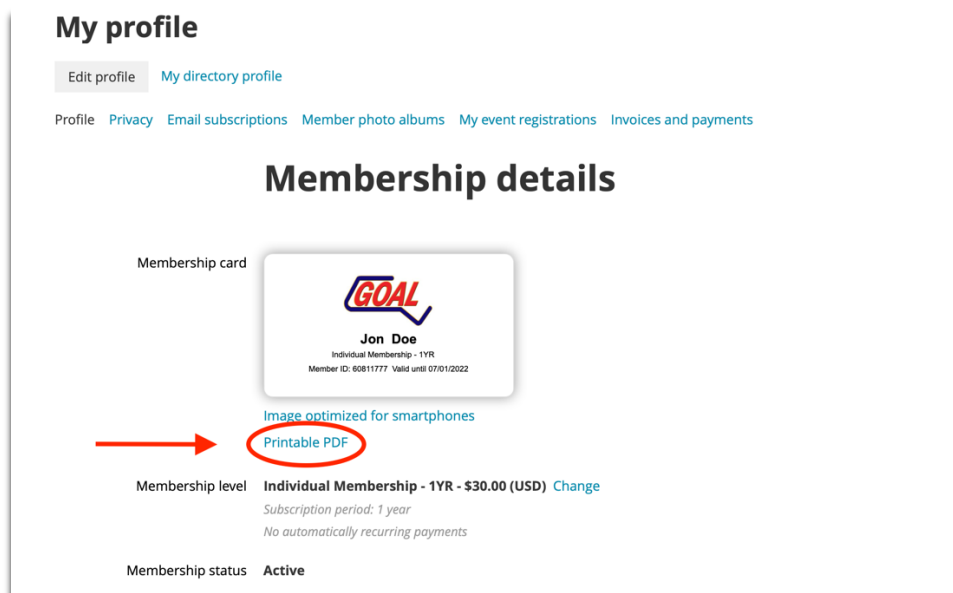

Need your Membership Card?

To print out your GOAL membership card. Sign in to your GOAL online account via goal.org. From there click on your name in the top right-hand corner of the home screen. Once you are in your profile you can then click Printable PDF and print.